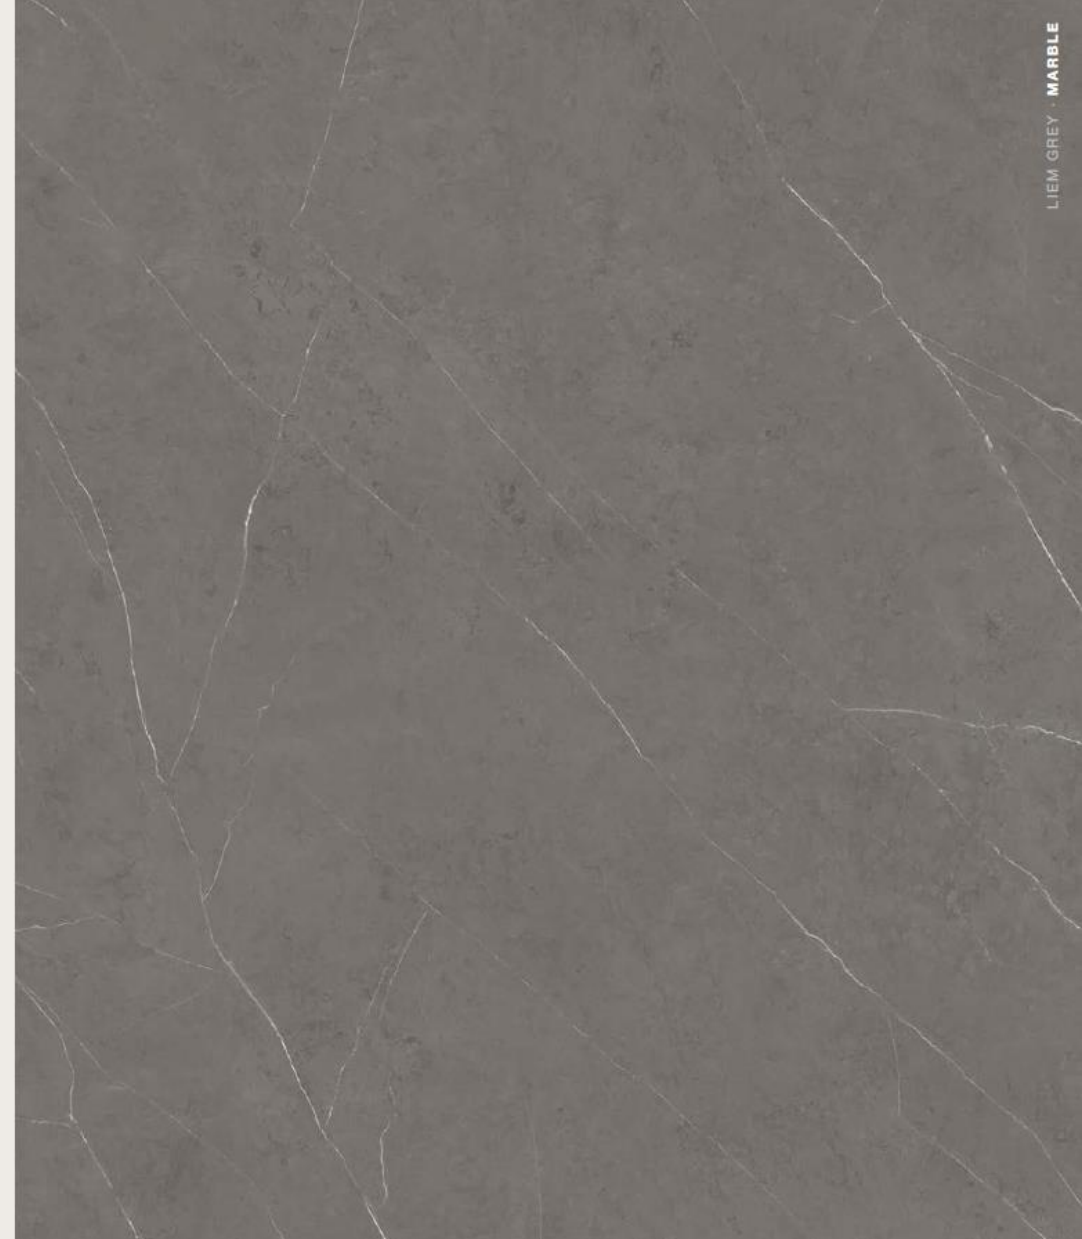

LIEM GREY · MARBLE

STONE SURFACES

STONE SURFACES LTD,
XSTONE Flagship Store & Showroom, Goshen, Edgeworthstown, Co. Longford, N39 RY77, Ireland.
+353 43 667 1365 | info@stonesurfaces.ie | www.stonesurfaces.ie