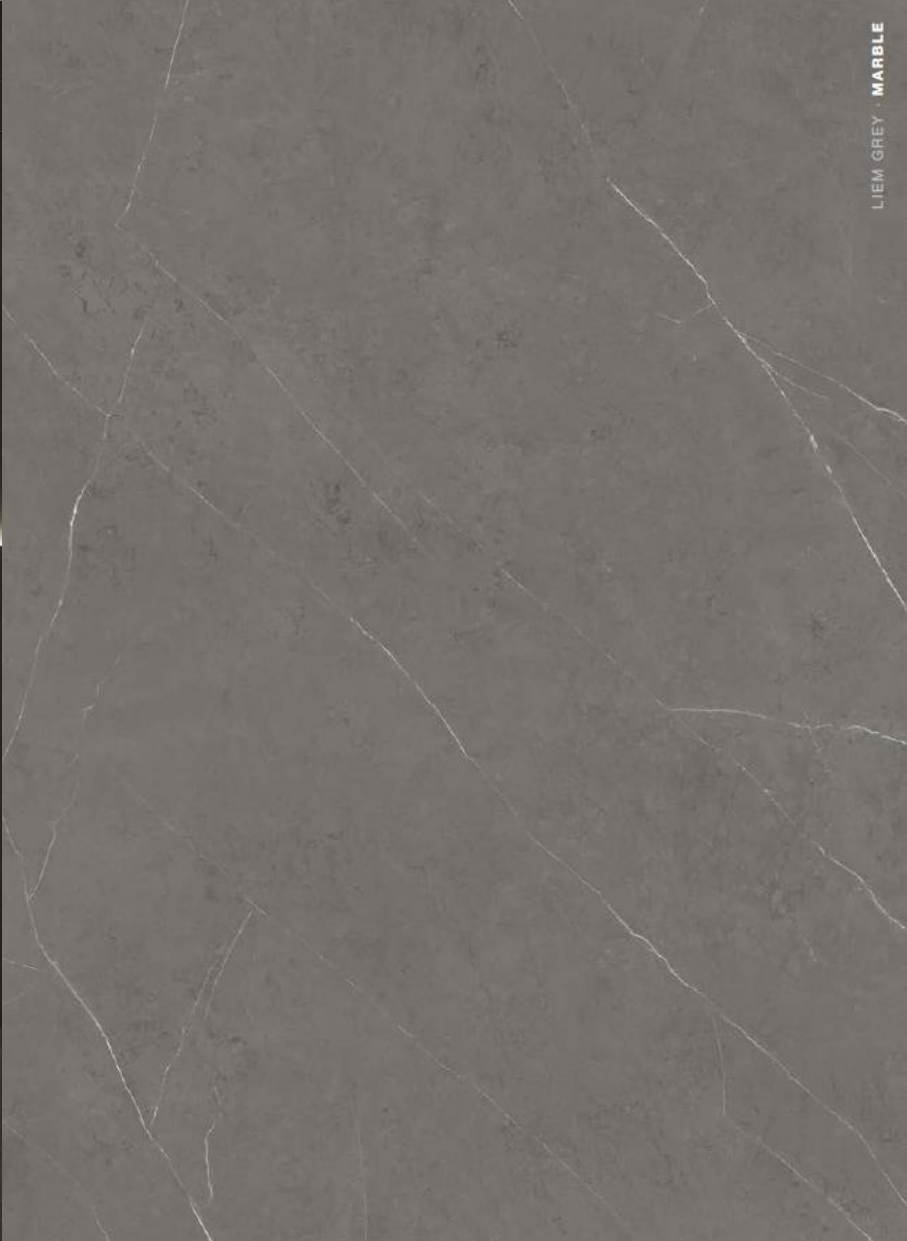

**STONE
SURFACES**

STONE SURFACES LTD,
XTONE Flagship Store & Showroom, Goshen, Edgeworthstown, Co. Longford, N39 RY77, Ireland.
+353 43 667 1365 | info@stonesurfaces.ie | www.stonesurfaces.ie