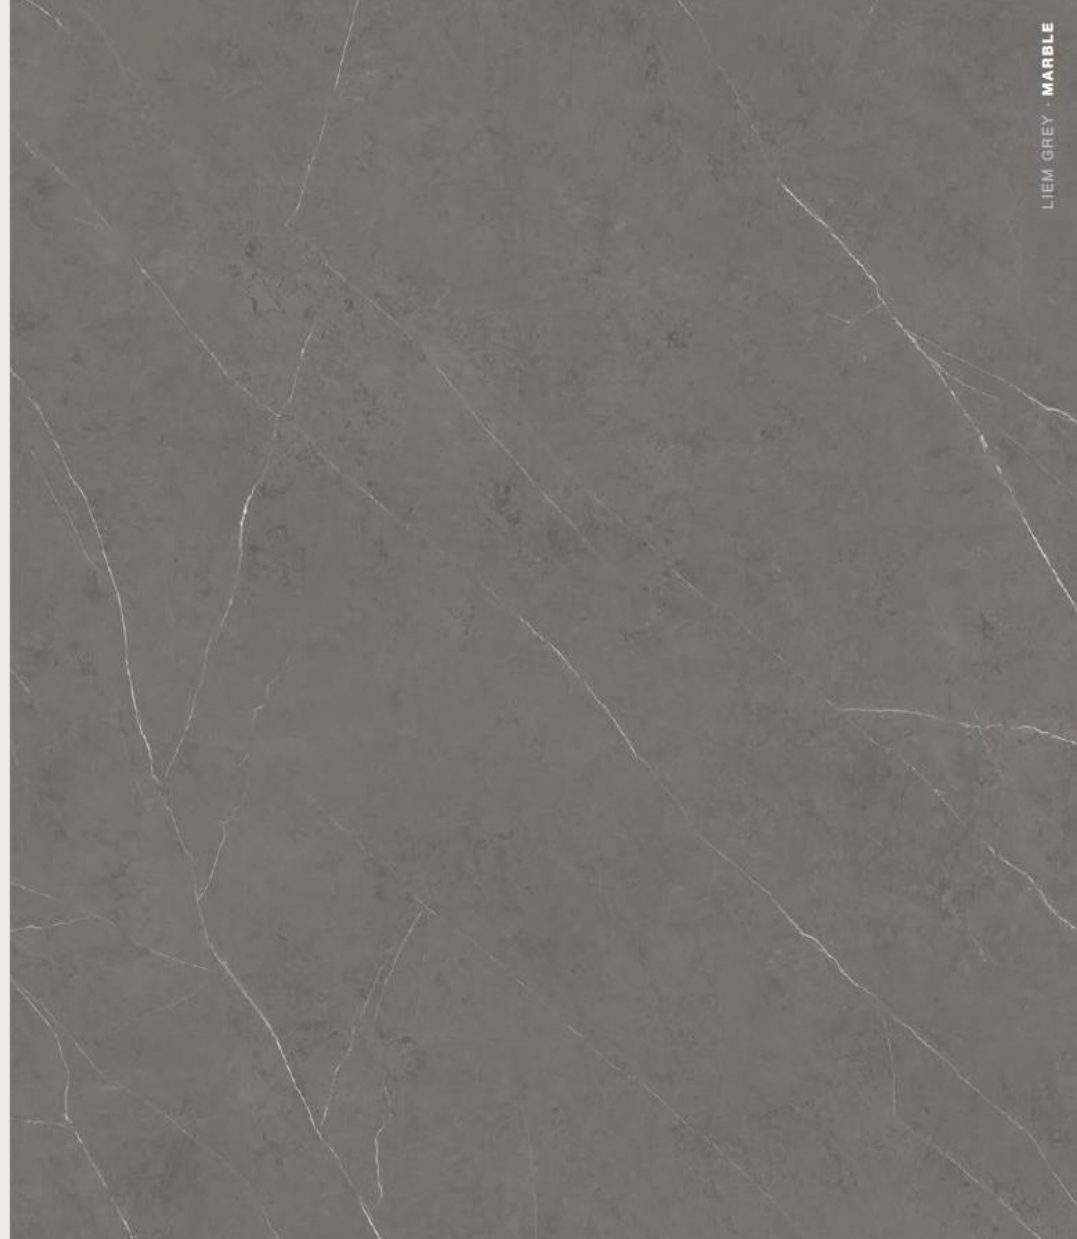

Pattern variety.

A B C D

12 MM

1

2

Countertop designs.

LIEM GREY - MARBLE

STONE SURFACES