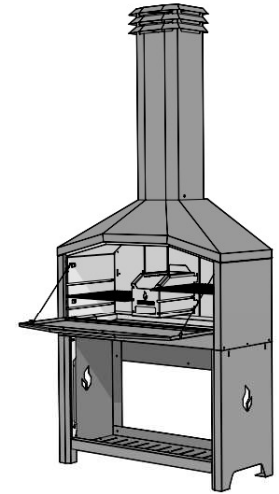

Braaimaster FS Duo Black stainless steel

- + Rust-resistant 304 stainless steel / stainless steel on the inside and outside. Easy to keep clean and resistant to high temperatures.
- + The exterior has a heat- and scratch-resistant black powder coating.
- + Fully double-walled construction and very stylish design.
- + Includes: stand for wood storage, chimney, integrated draft hood, coal maker, coal pan, 2x stainless steel grill grate, stainless steel poker, stainless steel hook
- + Width is approximately 126 cm. For the other sizes: ask for the drawing

Do you want to build in the Braai? Please feel free to contact us for installation drawings and examples.

€ 4,995
VAT Included

Wood-fired outdoor kitchen

Make your own charcoal with the fire in the coal maker. A large cooking surface for working with different zones. And many other options. "Hot & Fast", "Low & Slow" everything is possible.