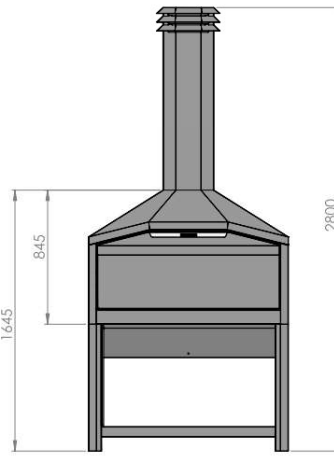

€ 4,995
VAT Included