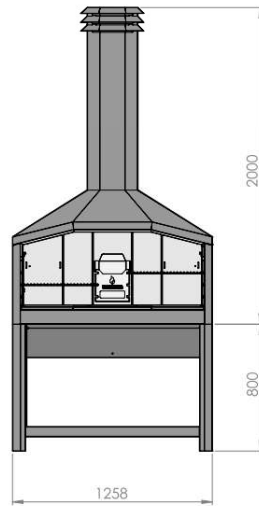

€ 4,995
VAT Included