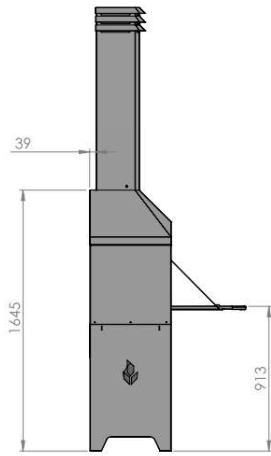

€ 4,995
VAT Included