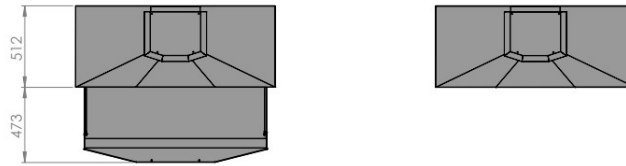

€ 4,995
VAT Included